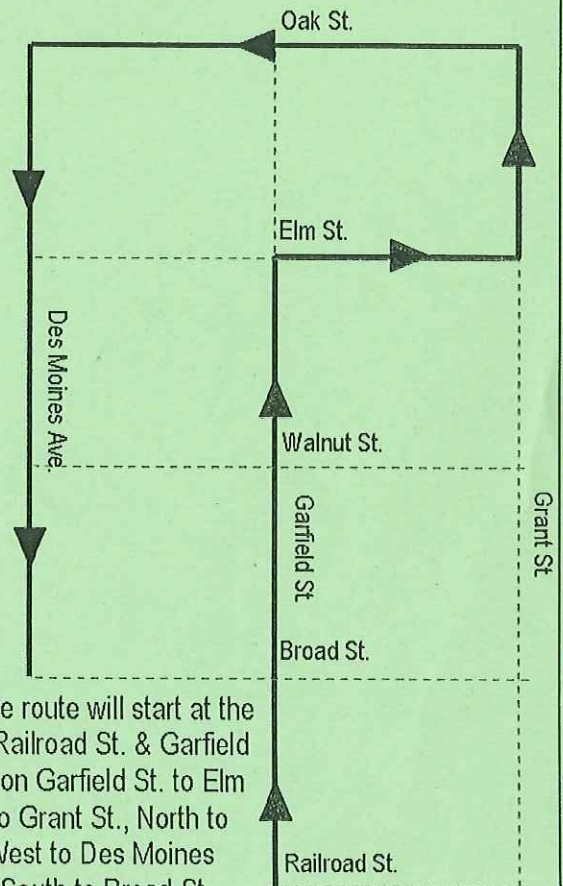

## PARADE ENTRY INFORMATION

To enter the parade, please contact Stephanie Sindt at 712.260.4963, email rbi50581@gmail.com, or mail to Stephanie at 402 Des Moines Ave., Rolfe, IA 50581

Name: \_\_\_\_\_

Phone/Email: \_\_\_\_\_

Entry Description: \_\_\_\_\_

**P  
A  
R  
A  
D  
E  
R  
O  
U  
T  
E**

The parade route will start at the corner of Railroad St. & Garfield St., North on Garfield St. to Elm St., East to Grant St., North to Oak St., West to Des Moines Ave., and South to Broad St.